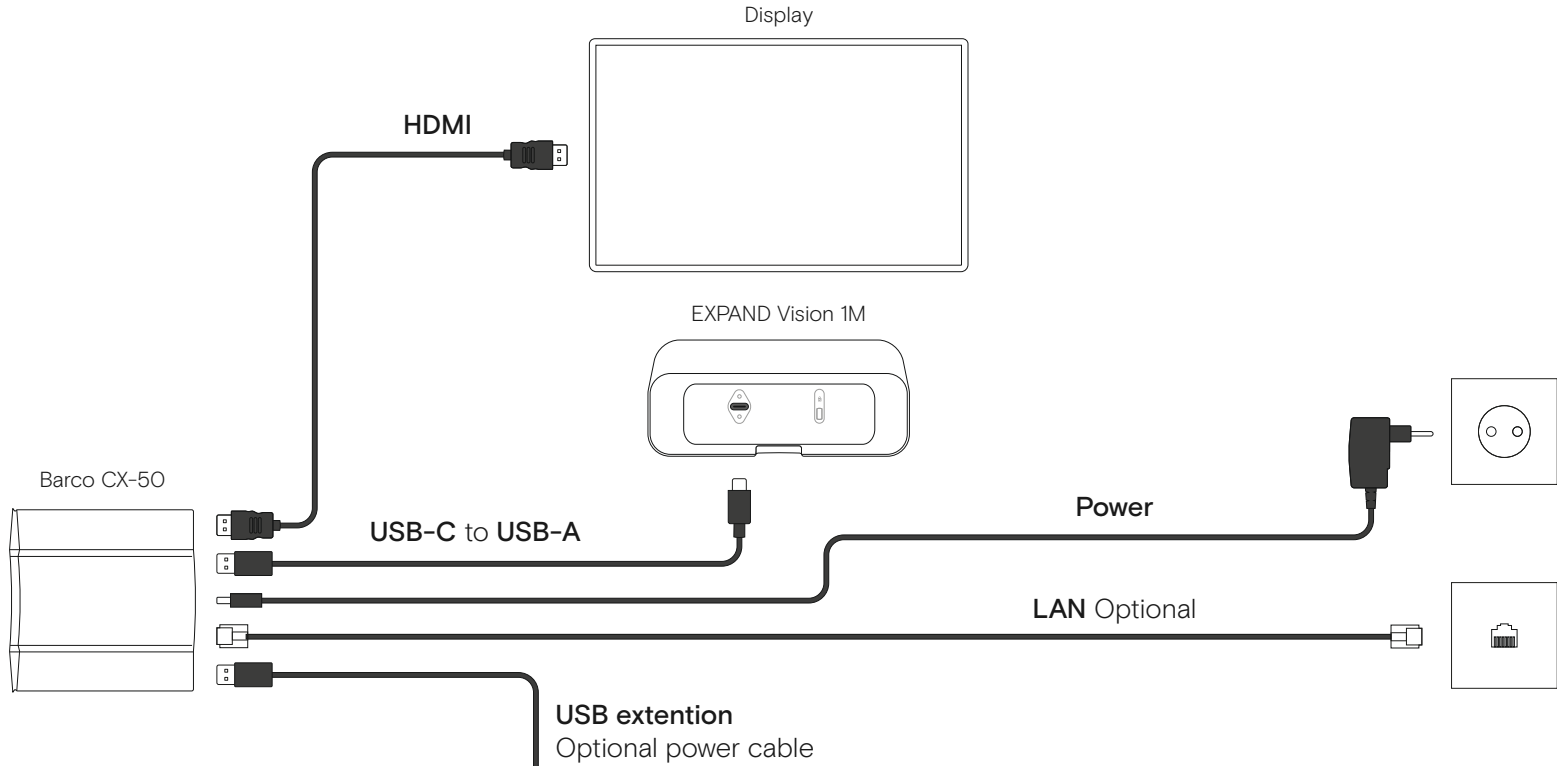

EXPAND Capture 5

One-Wire BYOD Room

EXPAND Vision 1M and EXPAND 80

One-Wire BYOD Room

EXPAND Vision 1M and EXPAND 40

Wall

Table

Microsoft Teams Room on Windows

EXPAND Vision 1M and EXPAND Capture 5

Wireless BYOD Room

EXPAND Vision 1M, EXPAND 80T and Barco ClickShare CX-20

Wall

Table

Wireless BYOD Room

EXPAND Vision 1M, EXPAND 80T and Barco ClickShare CX-50

Wall