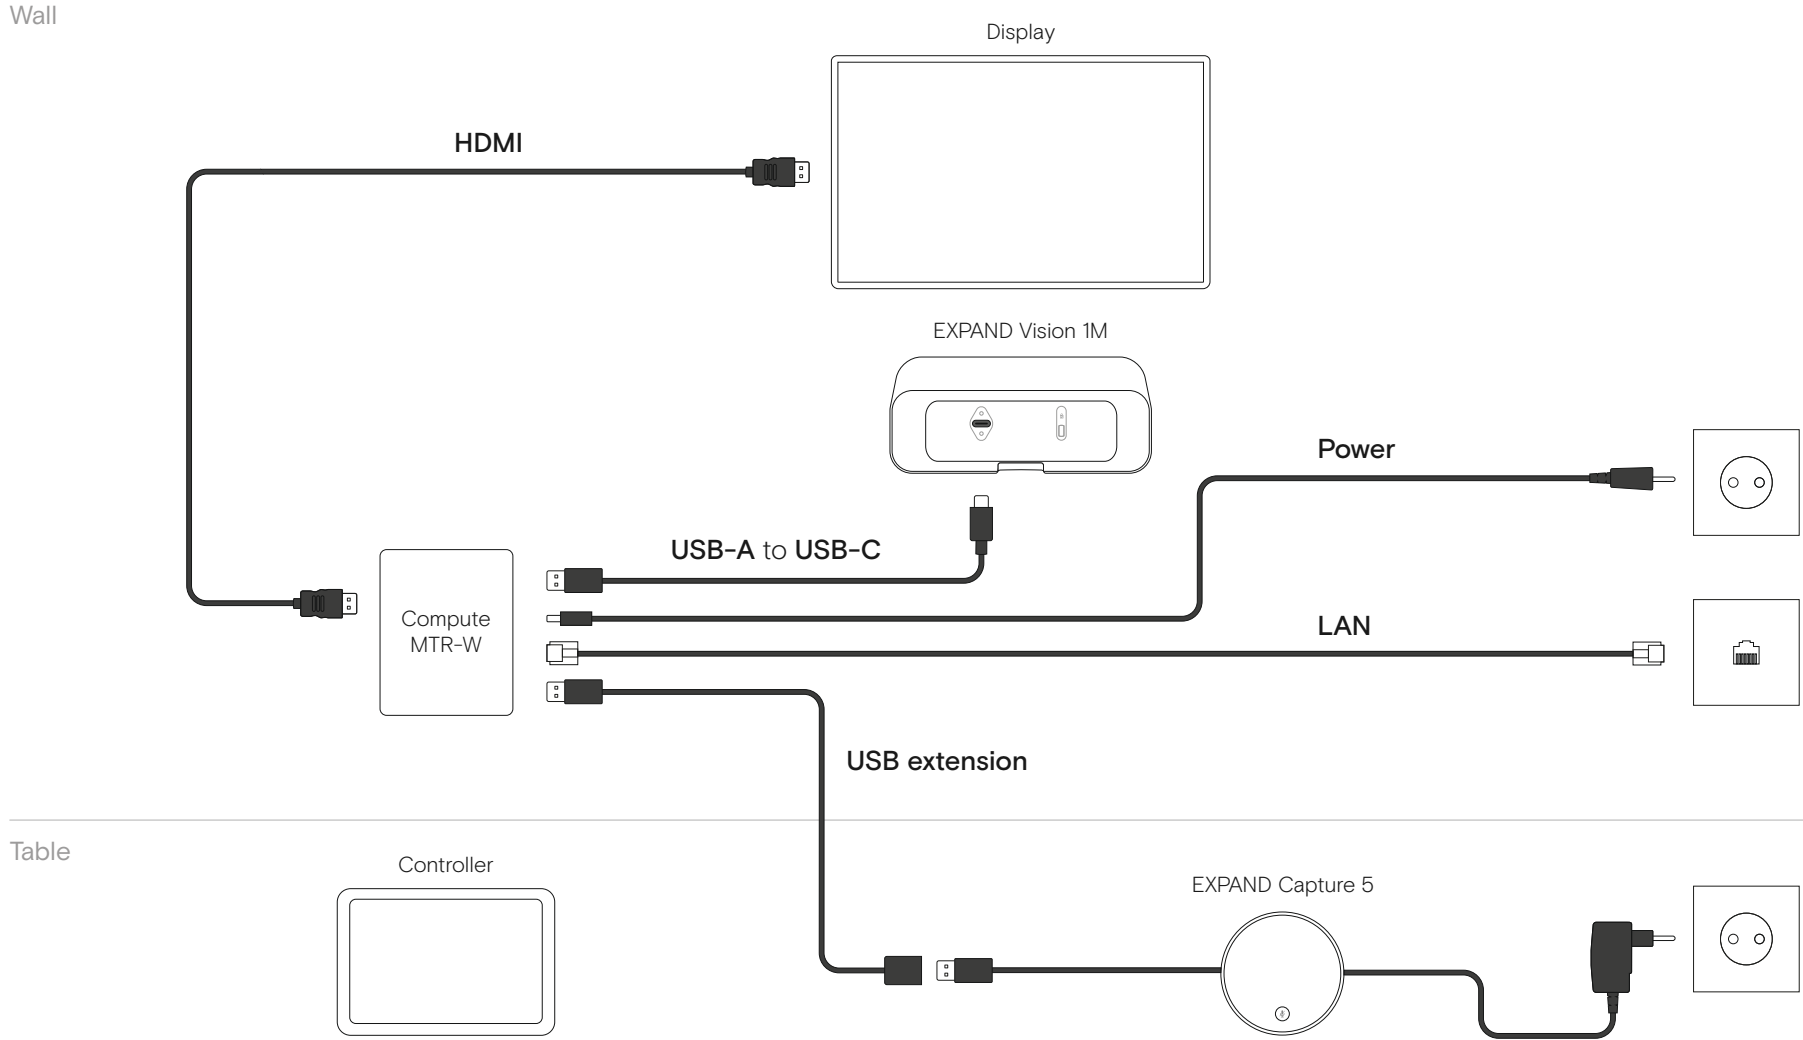

EXPAND Vision 1M

USB-A to USB-C

Table

Laptop

USB-C DP

HDMI

USB 3.1

Dock

EXPAND Capture 5

One-Wire BYOD Room

EXPAND Vision 1M and EXPAND 80

One-Wire BYOD Room

EXPAND Vision 1M and EXPAND 40

Wall

Table

Microsoft Teams Room on Windows

EXPAND Vision 1M and EXPAND Capture 5

Wireless BYOD Room

EXPAND Vision 1M, EXPAND 80T and Barco ClickShare CX-20

Wall

Table

Wireless BYOD Room

EXPAND Vision 1M, EXPAND 80T and Barco ClickShare CX-50

Wall