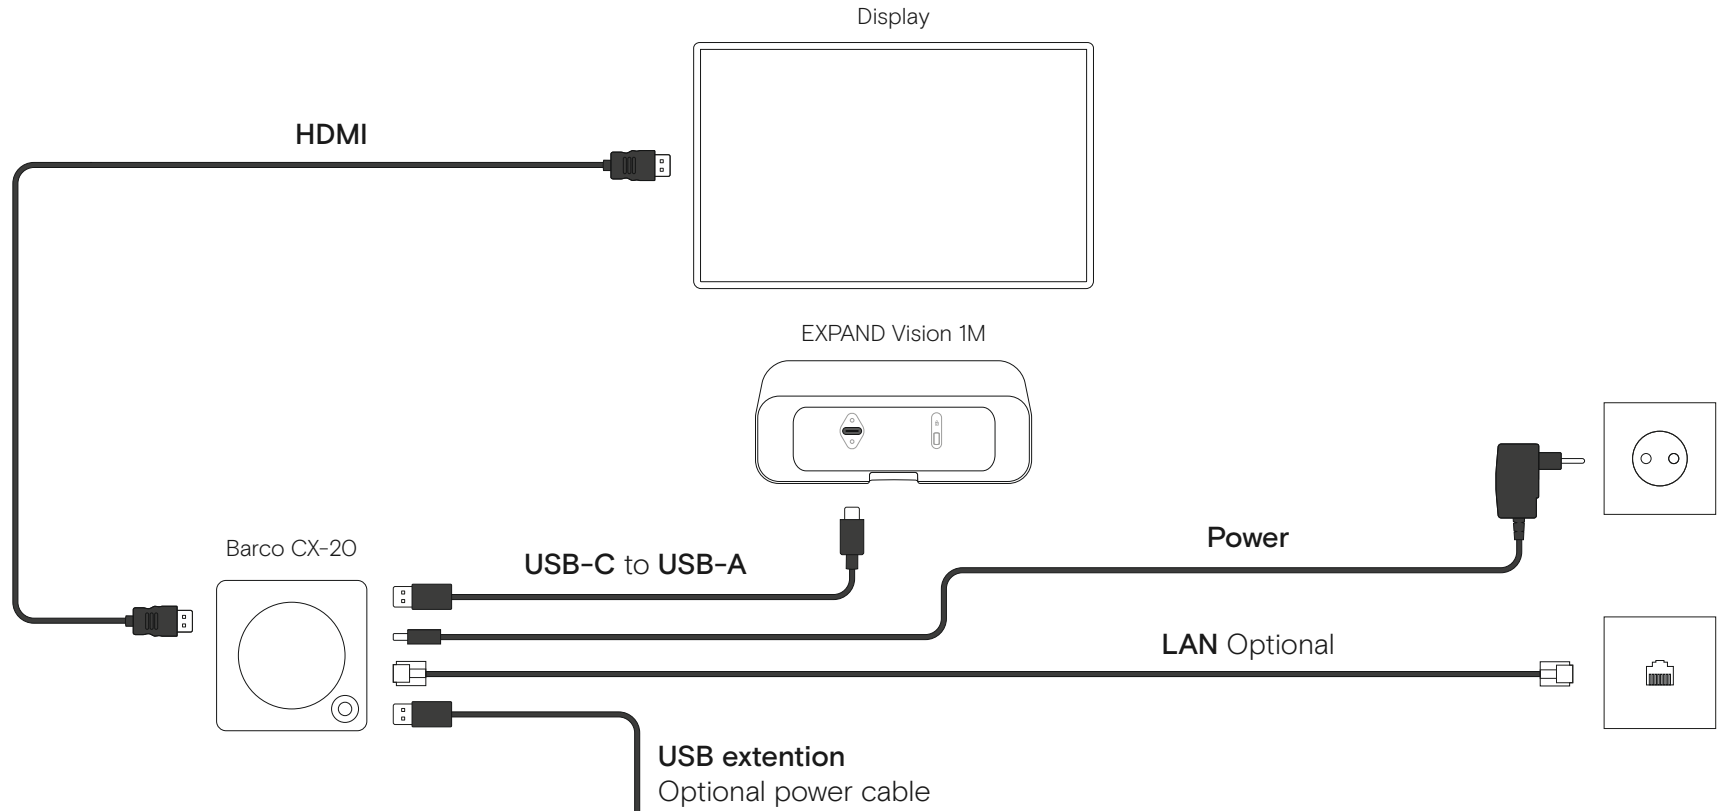

EXPAND Capture 5

One-Wire BYOD Room

EXPAND Vision 1M and EXPAND 80

One-Wire BYOD Room

EXPAND Vision 1M and EXPAND 40

Wall

Table

Microsoft Teams Room on Windows

EXPAND Vision 1M and EXPAND Capture 5

Wireless BYOD Room

EXPAND Vision 1M, EXPAND 80T and Barco ClickShare CX-20

Wall

Table

Wireless BYOD Room

EXPAND Vision 1M, EXPAND 80T and Barco ClickShare CX-50

Wall