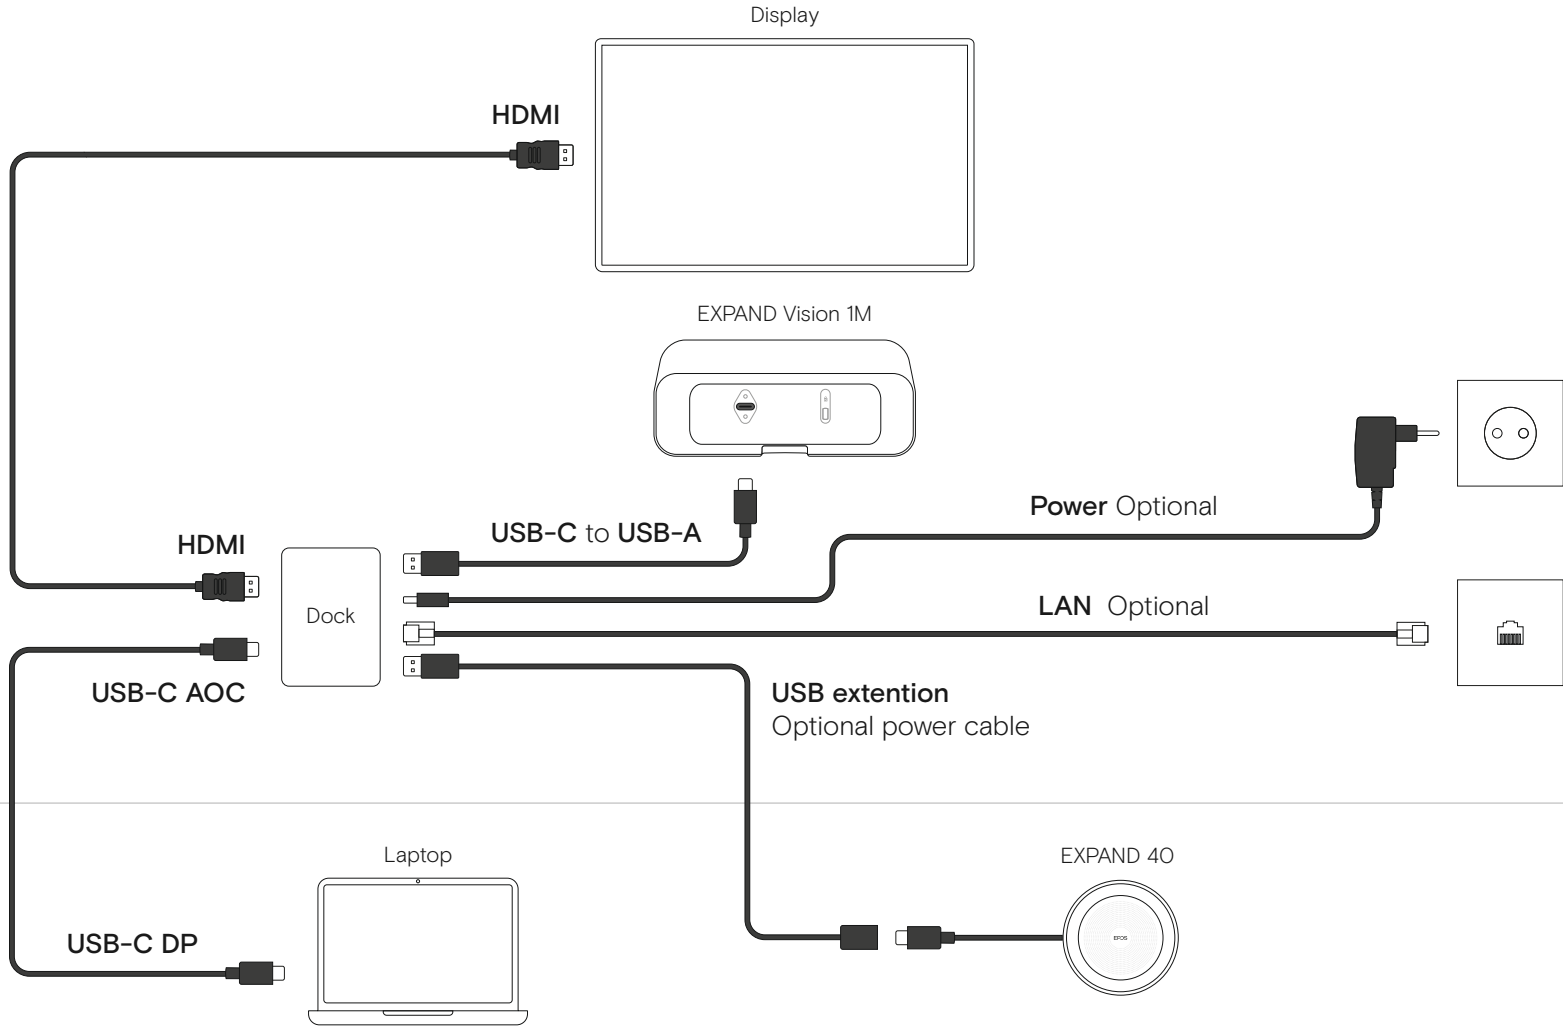

EXPAND Vision 1M

USB-A to USB-C

Table

Laptop

USB-C DP

HDMI

USB 3.1

Dock

EXPAND Capture 5

One-Wire BYOD Room

EXPAND Vision 1M and EXPAND 80

One-Wire BYOD Room

EXPAND Vision 1M and EXPAND 40

Wall

Table

Microsoft Teams Room on Windows

EXPAND Vision 1M and EXPAND Capture 5

Wireless BYOD Room

EXPAND Vision 1M, EXPAND 80T and Barco ClickShare CX-20

Wall

Table

Wireless BYOD Room

EXPAND Vision 1M, EXPAND 80T and Barco ClickShare CX-50

Wall