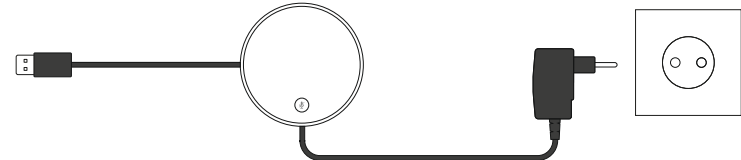

EXPAND Vision 1M

USB-A to USB-C

Table

Laptop

USB-C DP

HDMI

USB 3.1

Dock

EXPAND Capture 5

One-Wire BYOD Room

EXPAND Vision 1M and EXPAND 80

One-Wire BYOD Room

EXPAND Vision 1M and EXPAND 40

Wall

Table

Microsoft Teams Room on Windows