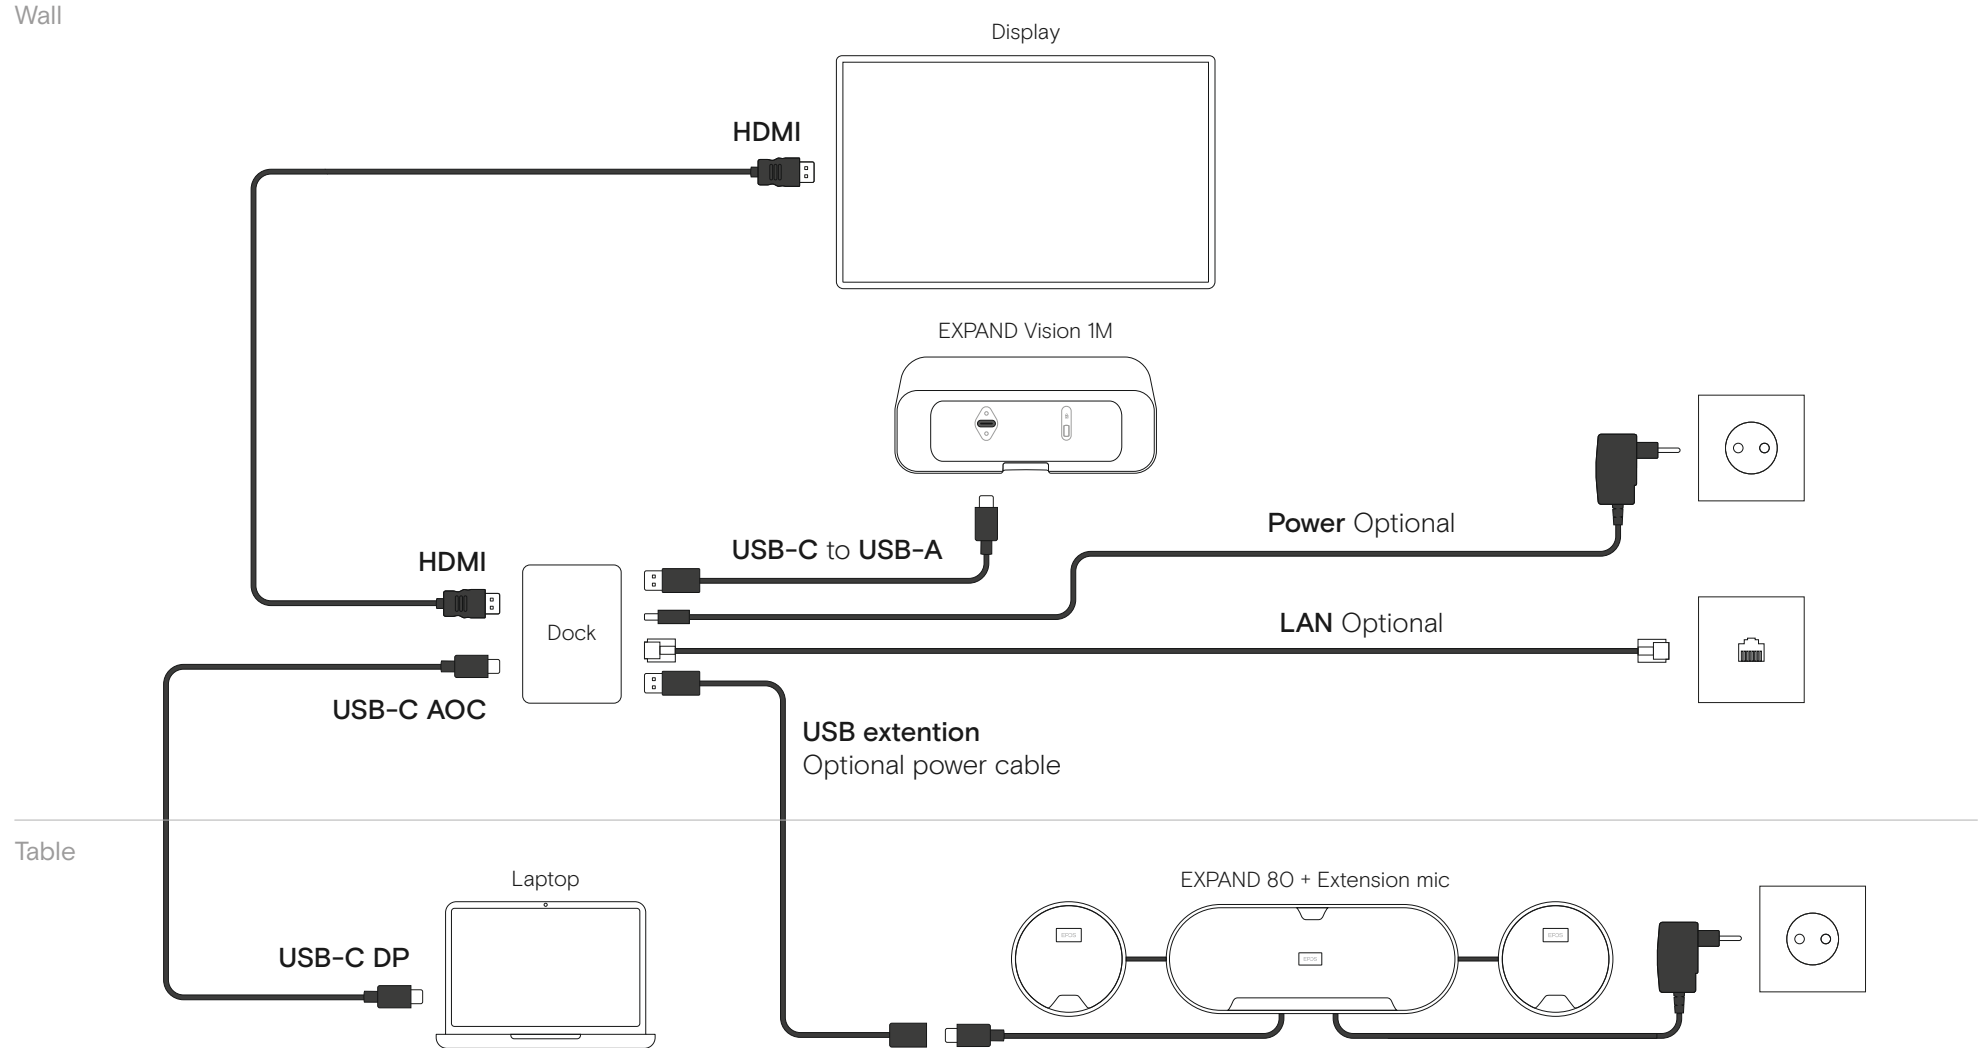

EXPAND Vision 1M

USB-A to USB-C

Table

Laptop

USB-C DP

HDMI

USB 3.1

Dock

EXPAND Capture 5

One-Wire BYOD Room

EXPAND Vision 1M and EXPAND 80

One-Wire BYOD Room

EXPAND Vision 1M and EXPAND 40

Wall

Table

Microsoft Teams Room on Windows