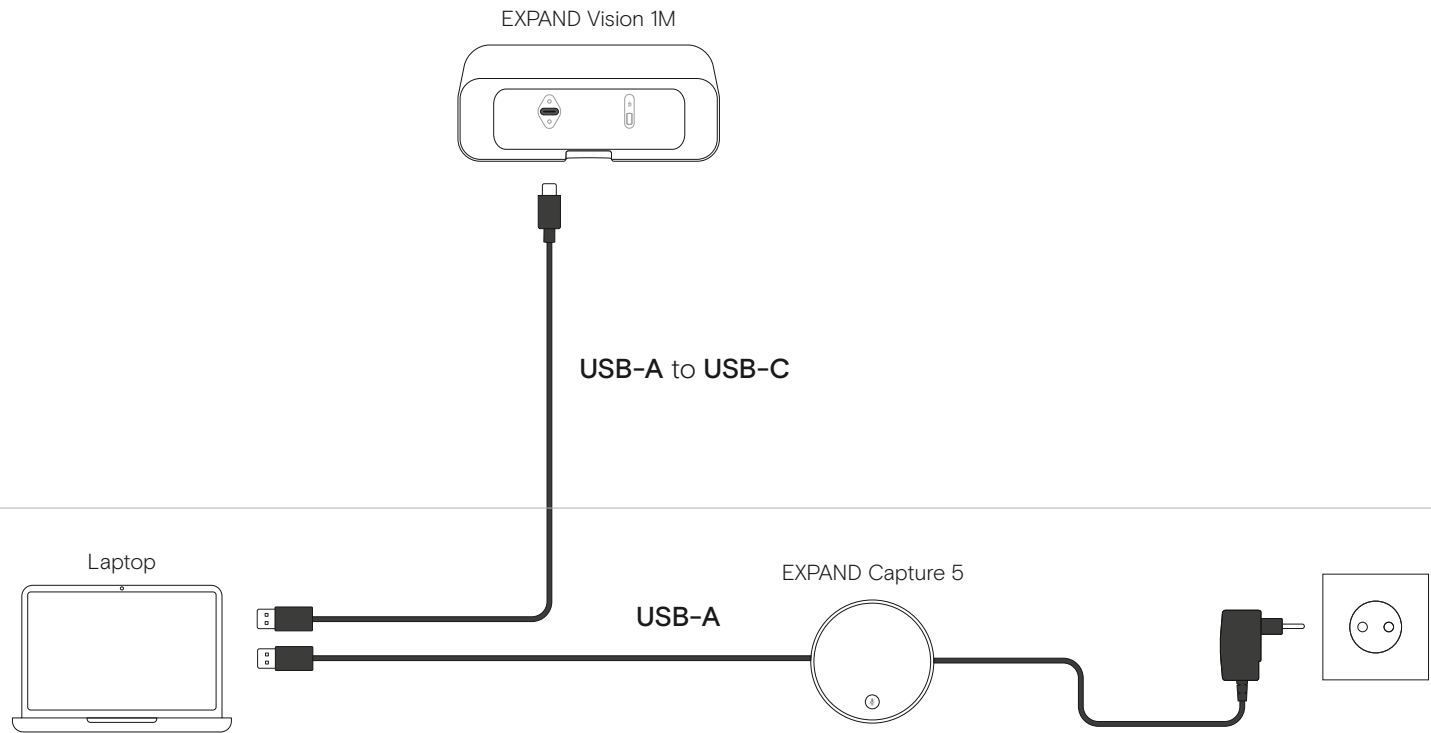

2. EXPAND Vision 1M and EXPAND Capture 5
3. EXPAND Vision 1M and EXPAND 80
4. EXPAND Vision 1M and EXPAND 40

Microsoft Teams Room on Windows

5. EXPAND Vision 1M and EXPAND Capture 5

Wireless BYOD Room

6. EXPAND Vision 1M, EXPAND 80T and Barco ClickShare CX-20
7. EXPAND Vision 1M, EXPAND 80T and Barco ClickShare CX-50

Plug-and-play Setup

EXPAND Vision 1M and EXPAND Capture 5

Wall

One-Wire BYOD Room

EXPAND Vision 1M and EXPAND Capture 5

Wall

Display

HDMI