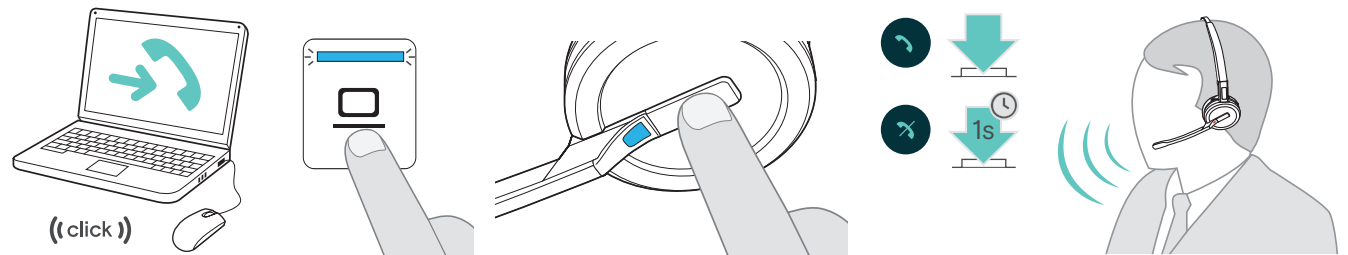

Accept/end a call