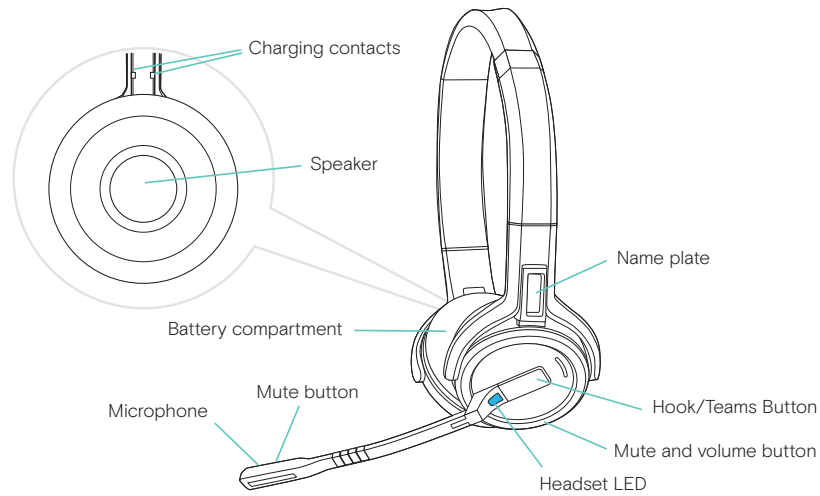

Empower your people with total flexibility

One flexible headset that pairs easily to all devices with extensive wireless range up to 180 m/590 ft

Ensure enhanced security for all your calls

With Protected Pairing, 128-bit authentication and DECT Security certification

What's in the Box

Items in the box may vary depending on product variant and may include:

Power Suply

Audio Phone Cable

How to Use the IMPACT 5000

Accept/end a call

Mute/unmute

Additional benefits & features