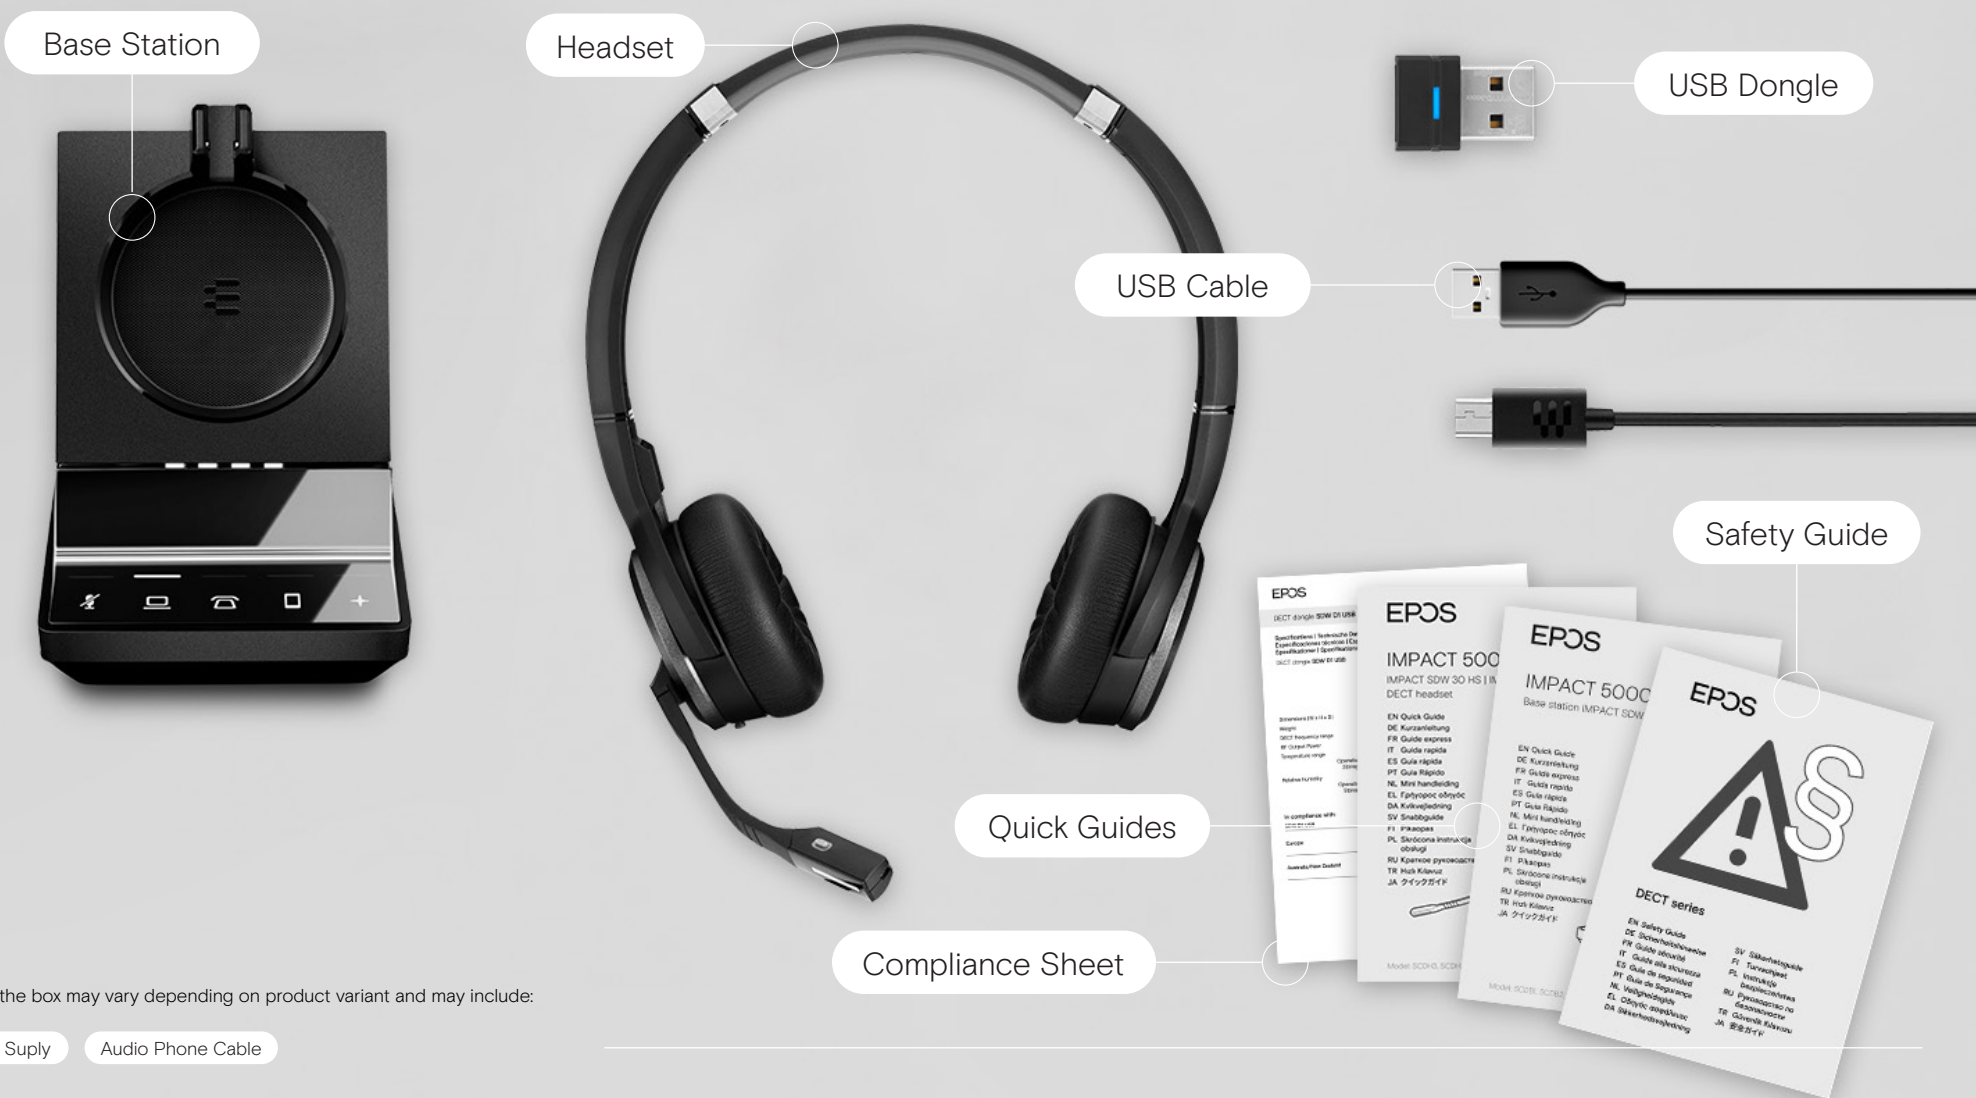

Increase productivity and create focus

With clear busy light, noise dampening ear pads and easy call management

Experience superior EPOS sound

With super wideband and advanced two microphone noise-cancelling system that meets Teams Open Office specifications

Empower your people with total flexibility

One flexible headset that pairs easily to all devices with extensive wireless range up to 180 m/590 ft

Ensure enhanced security for all your calls

With Protected Pairing, 128-bit authentication and DECT Security certification

What's in the Box

Items in the box may vary depending on product variant and may include:

Power Suply

Audio Phone Cable

How to Use the IMPACT 5000

Accept/end a call

Mute/unmute

Additional benefits & features