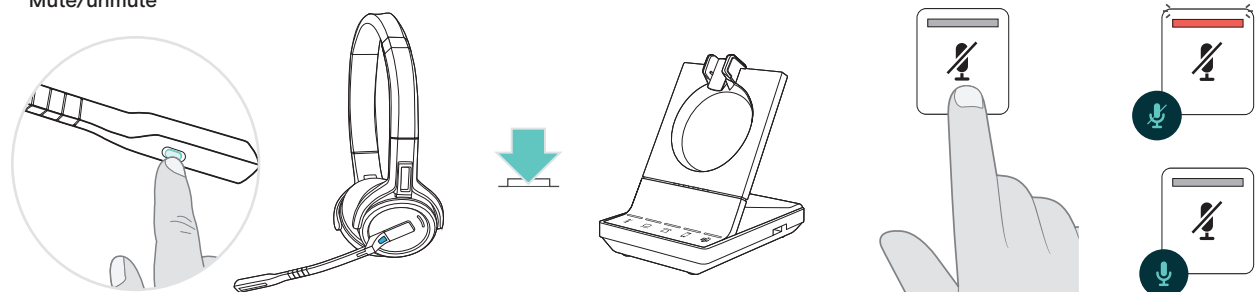

Empower your people with total flexibility

One flexible headset that pairs easily to all devices with extensive wireless range up to 180 m/590 ft

Ensure enhanced security for all your calls

With Protected Pairing, 128-bit authentication and DECT Security certification

What's in the Box

Items in the box may vary depending on product variant and may include:

Power Suply

Audio Phone Cable

How to Use the IMPACT 5000

Accept/end a call

Mute/unmute

Additional benefits & features