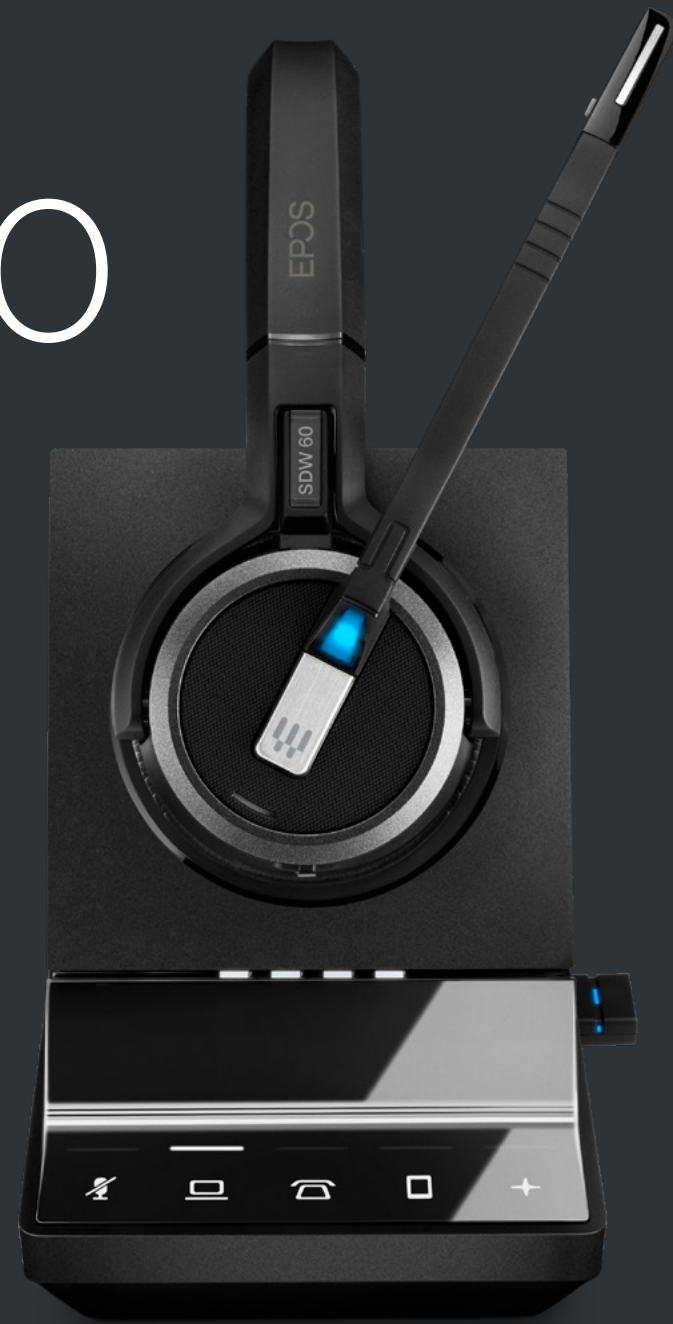

EPOS

EMEA/APAC

IMPACT 5000 Series

IMPACT 5000 Series is a wireless DECT headset for modern office professionals, providing next generation communication quality, future-proof device flexibility, all-day wearing comfort and advanced security to modern work environments.